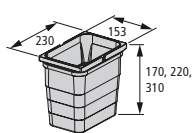

eins2top – Functional components

- Additional storage possibilities in an existing space
- Clean and hygienic cover of the waste bins
- Compatible with the ninka waste bin systems eins2vier and eins2fünf
- Neat and tidy overall impression
- Officially rewarded design that is perfectly adapted to the bins
- Made from robust polymer
- **Individual lid:** neatly and securely covers the waste bin
- **Storage tray:** offers additional organization possibilities on the top of the waste bin and serves at the same time as waste bin cover
- **Bio tray:** storage tray combined with a biological filter to neutralize unpleasant smells
- **Dustpan and brush set:** covers the waste bin in a tight and clever way
- **Cleaning set:** consisting of a drying rack for e.g. cleaning rags and bottle inserts for cleaning products such as glass cleaner, ceramic cooktop cleaner, washing-up liquid etc.

Type list

eins2top – Functional components

Ref. No.	Description		
5001.11 41616	Individual lid, small	1.	For ninka waste bins with capacities of 4.2/5.5/8 litres
5003.11 41616	Three-compartment tray, small	2.	
5003.91 41616	Bio tray, small, including filter	3.	
5000.11 41616	Individual lid, big	4.	For ninka waste bins with capacities of 12/17/26/32 litres
5002.11 41616	Five-compartment tray, big	5.	
5002.91 41616	Bio tray, big, including filter	6.	
5004.90 41616	Cleaning set	7.	
5006.90 41616	Dustpan and brush set	8.	
5010.11 41616	Individual lid, big	9.	with capacities of 25/35 litres

Dimensions (mm)

► waste bins:
4,2 / 5,5 / 8 litres

► waste bins:
12 / 17 / 26 / 32 litres

► waste bins:
25 / 35 litres

Finish examples

► Individual lid, big / Bio tray, small

► Five-compartment tray, big

► Cleaning set