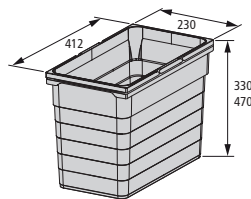

Type list

eins2top – Functional components

Ref. No.	Description		
5001.11 41616	Individual lid, small	1.	For ninka waste bins with capacities of 4.2/5.5/8 litres
5003.11 41616	Three-compartment tray, small	2.	
5003.91 41616	Bio tray, small, including filter	3.	
5000.11 41616	Individual lid, big	4.	For ninka waste bins with capacities of 12/17/26/32 litres
5002.11 41616	Five-compartment tray, big	5.	
5002.91 41616	Bio tray, big, including filter	6.	
5004.90 41616	Cleaning set	7.	
5006.90 41616	Dustpan and brush set	8.	
5010.11 41616	Individual lid, big	9.	with capacities of 25/35 litres

Dimensions (mm)

► waste bins:
4,2 / 5,5 / 8 litres

► waste bins:
12 / 17 / 26 / 32 litres

► waste bins:
25 / 35 litres

Finish examples

► Individual lid, big / Bio tray, small

► Five-compartment tray, big

► Cleaning set