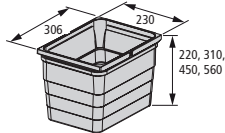

Type list

eins2top – Functional components

Ref. No.	Description		
5001.11 41616	Individual lid, small	1.	For ninka waste bins with capacities of 4.2/5.5/8 litres
5003.11 41616	Three-compartment tray, small	2.	
5003.91 41616	Bio tray, small, including filter	3.	
5000.11 41616	Individual lid, big	4.	For ninka waste bins with capacities of 12/17/26/32 litres
5002.11 41616	Five-compartment tray, big	5.	
5002.91 41616	Bio tray, big, including filter	6.	
5004.90 41616	Cleaning set	7.	
5006.90 41616	Dustpan and brush set	8.	
5010.11 41616	Individual lid, big	9.	with capacities of 25/35 litres

Dimensions (mm)

► waste bins:
4,2 / 5,5 / 8 litres

► waste bins:
12 / 17 / 26 / 32 litres

► waste bins:
25 / 35 litres

Finish examples

► Individual lid, big / Bio tray, small

► Five-compartment tray, big

► Cleaning set