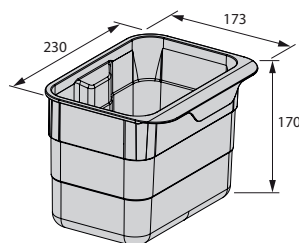

Bio waste container

- Can be used in any kitchen
- Volume of 4.2 litres
- Hooks over the top of the cupboard door or wall-mounted (in combination with the bracket)
- Suitable for door thickness up to 24 mm
- Easy to close with hygienic lid
- Easy to clean
- Recyclable polymers
- Dishwasher safe

Finishes

- Colours: Aluminium grey, Dark grey

wall holder

Front view

Rear view

Part list bioBin

Ref. No.	Description
5188.91 XXXXX	bioBin
5189.9X XXXXX	bracket for wall-mounting

1. Wall-mounting of bioBin
2. bioBin aluminium grey
3. bioBin dark grey