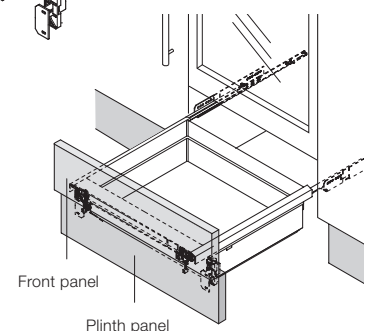

modul under oven plinth drawer

- Shapely and timeless design, compatible with all kitchen designs
- High load-carrying capacity thanks to invisible underside ribbing
- Tool-free fixing and adjustment of the front and plinth panel
- Easy to clean due to its seamless design
- Design family with pro(arc and aKIS
- Efficient utilisation of the space under the oven

Finishes

- Colours: Aluminium grey, Stone grey, Dark grey
- Runners: Hettich, Blum, Grass

1. Front and plinth panel tool-free fixable and adjustable. Plinth recess adjustable up to 45 mm.

Part list for under over plinth drawer incl. front, plinth and runner system adapters

Ref. No.	Description	Colour	Carcase width	Suitable for runner systems produced by
2010.XX 20210	Under oven plinth drawer	Aluminium grey	600 mm	Hettich, Blum, Grass
2010.XX 21102	Under oven plinth drawer	Stone grey	600 mm	Hettich, Blum, Grass
2010.XX 20181	Under oven plinth drawer	Dark grey	600 mm	Hettich, Blum, Grass