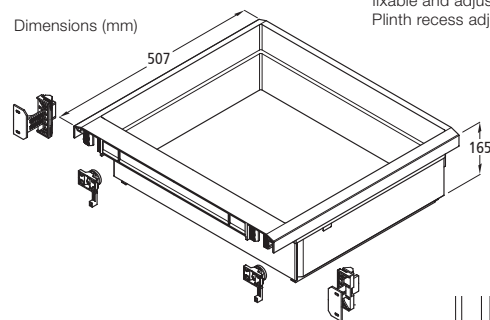

Finishes

- Colours: Aluminium grey, Stone grey, Dark grey
- Runners: Hettich, Blum, Grass

1. Front and plinth panel tool-free fixable and adjustable. Plinth recess adjustable up to 45 mm.

Part list for under over plinth drawer incl. front, plinth and runner system adapters

Ref. No.	Description	Colour	Carcase width	Suitable for runner systems produced by
2010.XX 20210	Under oven plinth drawer	Aluminium grey	600 mm	Hettich, Blum, Grass
2010.XX 21102	Under oven plinth drawer	Stone grey	600 mm	Hettich, Blum, Grass
2010.XX 20181	Under oven plinth drawer	Dark grey	600 mm	Hettich, Blum, Grass