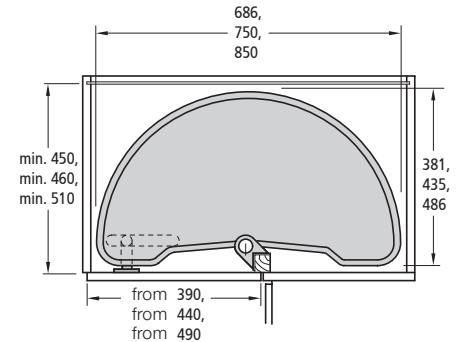

pro(arc

Practical solution for kitchen corners

Whether for symmetrical or asymmetrical corners – the pro(arc tray system fits corner cabinets in modern L and U shaped kitchens and offers various custom options – such as colour, edge and surface design – and it looks great in any corner. An optional non-slip foil is available and prevents the stored items from sliding around.

1. pro(arc tray in aluminium grey with non-slip foil
2. pro(arc tray in dark grey
3. pro(arc tray in aluminium grey with edge profile

pro(arc for symmetrical and asymmetrical corner cabinets

- Optimum utilisation of the storage space in every kitchen corner
- Ergonomic access thanks to pull-out or revolving trays
- Timeless design which matches aKIS and modul under oven plinth drawer
- Surfaces loadable up to 25 kg thanks to solid underside ribbing
- Optionally with integrated non-slip foil as well as edge profile or chrome rail
- Wide fitting range available for all established cabinet heights and different corner situations
- Compatible with the mondo and PowerSlide corner cabinet systems

Part list for trays for corner cabinets

Ref. No.	Description	Cabinet width	Fitting
5890.11 XXXXX	Half tray 686 mm	800 mm	3836.XX XXXXX Tube fitting
5870.90 XXXXX	Half tray 750 mm	900 mm	3836.XX XXXXX Tube fitting
5880.90 XXXXX	Half tray 850 mm	1000 mm	3836.XX XXXXX Tube fitting
5840.98 XXXXX	Carousel tray full-round 480 mm	600 x 600 mm	3137.XX XXXXX Rotating fitting
5850.98 XXXXX	Carousel tray full-round 710 mm	900 x 900 mm	3137.XX XXXXX Rotating fitting
5850.96 XXXXX	Carousel tray with recess 710 mm	800 x 800 mm	3638.XX XXXXX Brake fitting, Folding fitting
5860.96 XXXXX	Carousel tray with recess 810 mm	900 x 900 mm	3638.XX XXXXX Brake fitting, Folding fitting