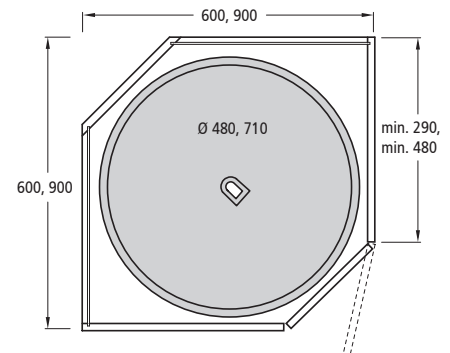

pro(arc

Practical solution for kitchen corners

Whether for symmetrical or asymmetrical corners – the pro(arc tray system fits corner cabinets in modern L and U shaped kitchens and offers various custom options – such as colour, edge and surface design – and it looks great in any corner. An optional non-slip foil is available and prevents the stored items from sliding around.

1. pro(arc tray in aluminium grey with non-slip foil
2. pro(arc tray in dark grey
3. pro(arc tray in aluminium grey with edge profile

pro(arc for symmetrical and asymmetrical corner cabinets

- Optimum utilisation of the storage space in every kitchen corner
- Ergonomic access thanks to pull-out or revolving trays
- Timeless design which matches aKIS and modul under oven plinth drawer
- Surfaces loadable up to 25 kg thanks to solid underside ribbing
- Optionally with integrated non-slip foil as well as edge profile or chrome rail
- Wide fitting range available for all established cabinet heights and different corner situations
- Compatible with the mondo and PowerSlide corner cabinet systems

Part list for trays for corner cabinets

Ref. No.	Description	Cabinet width	Fitting
5890.11 XXXXX	Half tray 686 mm	800 mm	3836.XX XXXXX Tube fitting
5870.90 XXXXX	Half tray 750 mm	900 mm	3836.XX XXXXX Tube fitting
5880.90 XXXXX	Half tray 850 mm	1000 mm	3836.XX XXXXX Tube fitting
5840.98 XXXXX	Carousel tray full-round 480 mm	600 x 600 mm	3137.XX XXXXX Rotating fitting
5850.98 XXXXX	Carousel tray full-round 710 mm	900 x 900 mm	3137.XX XXXXX Rotating fitting
5850.96 XXXXX	Carousel tray with recess 710 mm	800 x 800 mm	3638.XX XXXXX Brake fitting, Folding fitting
5860.96 XXXXX	Carousel tray with recess 810 mm	900 x 900 mm	3638.XX XXXXX Brake fitting, Folding fitting