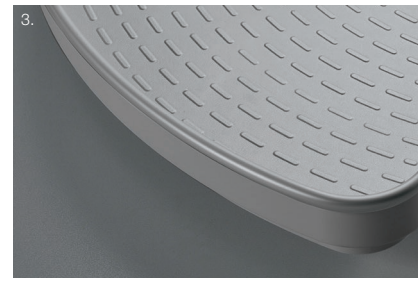

pro(arc

Practical solution for kitchen corners

Whether for symmetrical or asymmetrical corners – the pro(arc tray system fits corner cabinets in modern L and U shaped kitchens and offers various custom options – such as colour, edge and surface design – and it looks great in any corner. An optional non-slip foil is available and prevents the stored items from sliding around.

1. pro(arc tray in aluminium grey with non-slip foil
2. pro(arc tray in dark grey
3. pro(arc tray in aluminium grey with edge profile

pro(arc for symmetrical and asymmetrical corner cabinets

- Optimum utilisation of the storage space in every kitchen corner
- Ergonomic access thanks to pull-out or revolving trays
- Timeless design which matches aKIS and modul under oven plinth drawer
- Surfaces loadable up to 25 kg thanks to solid underside ribbing
- Optionally with integrated non-slip foil as well as edge profile or chrome rail
- Wide fitting range available for all established cabinet heights and different corner situations
- Compatible with the mondo and PowerSlide corner cabinet systems

Finishes

- Shape: Semi circle, Full-round, With recess
- Colours: Dark grey, Aluminium grey
- Non-slip foil: Without foil, Metallic, Dark grey
- Fitting: Tube fitting (incl. catch), Rotating fitting, Brake fitting (synchronously rotating trays)
- Tray outside: Without profile, Edge profile, Chrome rail