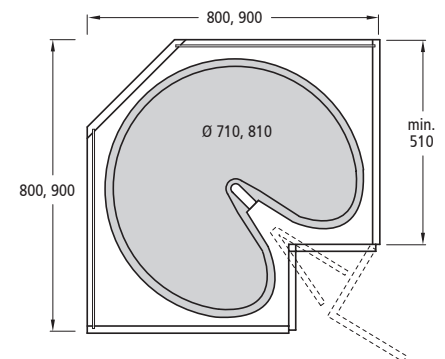

pro(arc

Practical solution for kitchen corners

Whether for symmetrical or asymmetrical corners – the pro(arc tray system fits corner cabinets in modern L and U shaped kitchens and offers various custom options – such as colour, edge and surface design – and it looks great in any corner. An optional non-slip foil is available and prevents the stored items from sliding around.

1. pro(arc tray in aluminium grey with non-slip foil
2. pro(arc tray in dark grey
3. pro(arc tray in aluminium grey with edge profile

pro(arc for symmetrical and asymmetrical corner cabinets

- Optimum utilisation of the storage space in every kitchen corner
- Ergonomic access thanks to pull-out or revolving trays
- Timeless design which matches aKIS and modul under oven plinth drawer
- Surfaces loadable up to 25 kg thanks to solid underside ribbing
- Optionally with integrated non-slip foil as well as edge profile or chrome rail
- Wide fitting range available for all established cabinet heights and different corner situations
- Compatible with the mondo and PowerSlide corner cabinet systems

Part list for trays for corner cabinets

Ref. No.	Description	Cabinet width	Fitting
5890.11 XXXXX	Half tray 686 mm	800 mm	3836.XX XXXXX Tube fitting
5870.90 XXXXX	Half tray 750 mm	900 mm	3836.XX XXXXX Tube fitting
5880.90 XXXXX	Half tray 850 mm	1000 mm	3836.XX XXXXX Tube fitting
5840.98 XXXXX	Carousel tray full-round 480 mm	600 x 600 mm	3137.XX XXXXX Rotating fitting
5850.98 XXXXX	Carousel tray full-round 710 mm	900 x 900 mm	3137.XX XXXXX Rotating fitting
5850.96 XXXXX	Carousel tray with recess 710 mm	800 x 800 mm	3638.XX XXXXX Brake fitting, Folding fitting
5860.96 XXXXX	Carousel tray with recess 810 mm	900 x 900 mm	3638.XX XXXXX Brake fitting, Folding fitting