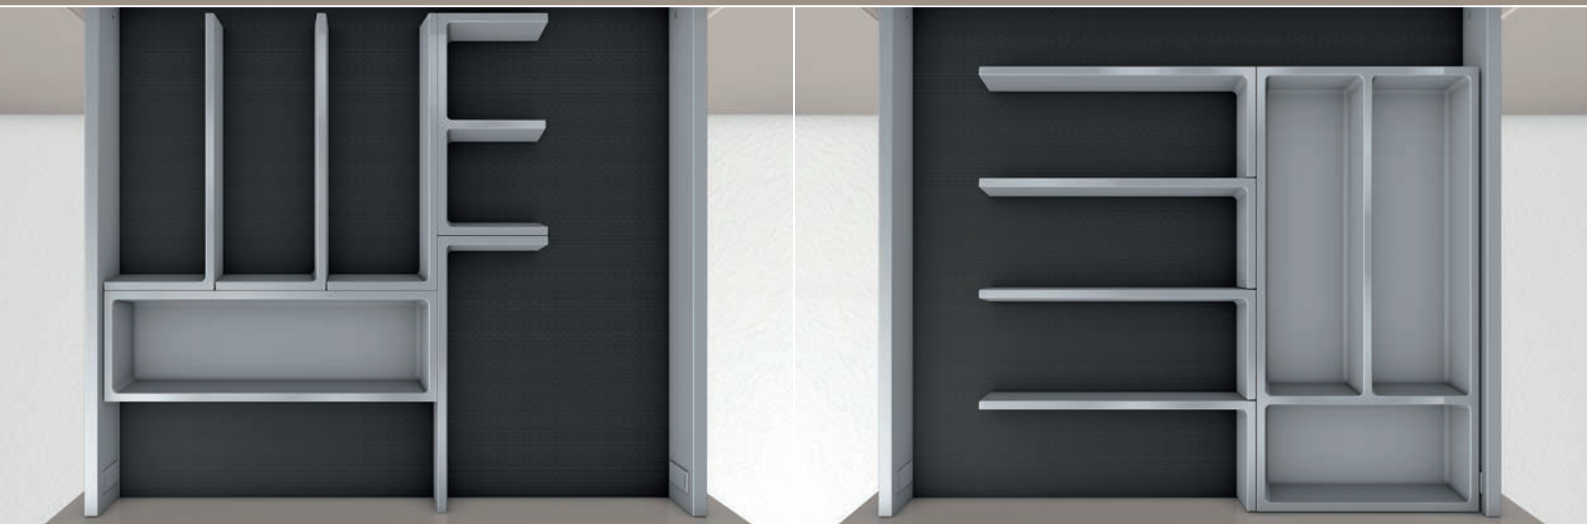

**ninka**<sup>®</sup>  
Ideen gestalten die Zukunft.

**connect**

*Create order by design.*

**connect**  
*The elements.*

Angle divider 20/10

Angle divider 25/10

Twin divider

Tray 30/10

# connect

*Simple  
flexibility.*

- fits cabinets from 300 mm
- fits every drawer system
- assemble a chosen layout with simple connectors
- includes non-slip mat

The **connect** knife block is an elegant and safe way to store high quality knives. The knives remain easily accessible with the blades protected.

The **connect** organiser frame adjusts and expands to offer numerous ways to store items.

**connect** elements fit together using simple connectors allowing a wide variety of layouts. **connect** is suitable for use in all drawer systems and in all widths and depths.

# *A new form of organising.*

*Unlimited by the drawer sides, but connected within itself. That is the new idea. Shaped elements that create order connect to each other in a highly flexible system, offering a flexible layout, stability and a 'feel' which immediately convinces.*