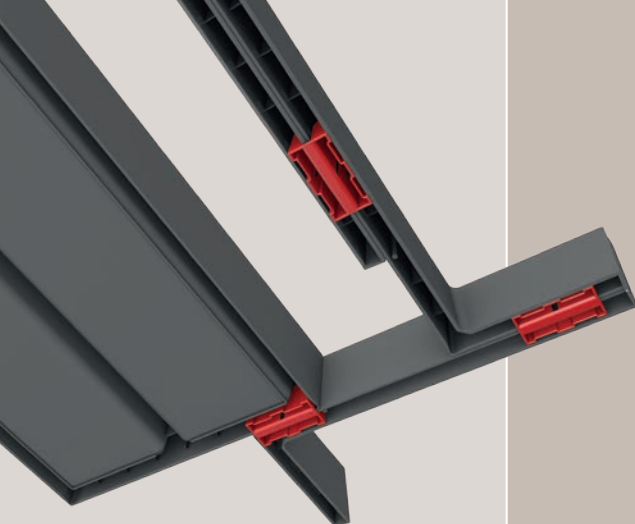

**ninka**<sup>®</sup>  
Ideen gestalten die Zukunft.

**connect**

*Create order by design.*

**connect**  
*The elements.*

Angle divider 20/10

Angle divider 25/10

Twin divider

Tray 30/10

# connect

*Simple  
flexibility.*

- fits cabinets from 300 mm
- fits every drawer system
- assemble a chosen layout with simple connectors
- includes non-slip mat

The **connect** knife block is an elegant and safe way to store high quality knives. The knives remain easily accessible with the blades protected.

The **connect** organiser frame adjusts and expands to offer numerous ways to store items.

**connect** elements fit together using simple connectors allowing a wide variety of layouts. **connect** is suitable for use in all drawer systems and in all widths and depths.

# *A new form of organising.*

*Unlimited by the drawer sides, but connected within itself. That is the new idea. Shaped elements that create order connect to each other in a highly flexible system, offering a flexible layout, stability and a 'feel' which immediately convinces.*