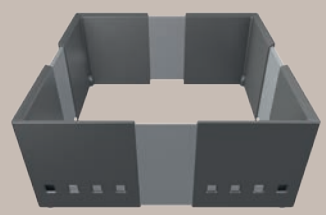

Organiser frame