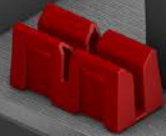

**ninka**<sup>®</sup>  
Ideen gestalten die Zukunft.

**connect**

*Create order by design.*

**connect**  
*The elements.*

Angle divider 20/10

Angle divider 25/10

Twin divider

Tray 30/10

# connect

*Simple  
flexibility.*

- fits cabinets from 300 mm
- fits every drawer system
- assemble a chosen layout with simple connectors
- includes non-slip mat

The **connect** knife block is an elegant and safe way to store high quality knives. The knives remain easily accessible with the blades protected.

The **connect** organiser frame adjusts and expands to offer numerous ways to store items.

**connect** elements fit together using simple connectors allowing a wide variety of layouts. **connect** is suitable for use in all drawer systems and in all widths and depths.

# *A new form of organising.*

*Unlimited by the drawer sides, but connected within itself. That is the new idea. Shaped elements that create order connect to each other in a highly flexible system, offering a flexible layout, stability and a 'feel' which immediately convinces.*