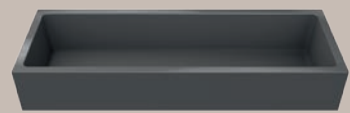

**ninka**<sup>®</sup>  
Ideen gestalten die Zukunft.

**connect**

*Create order by design.*

**connect**  
*The elements.*

Angle divider 20/10

Angle divider 25/10

Twin divider

Tray 30/10

Tray 40/20

Knife block 40/20

Organiser frame

Non-slip mat

connector

# connect

*Simple  
flexibility.*

- fits cabinets from 300 mm
- fits every drawer system
- assemble a chosen layout with simple connectors
- includes non-slip mat

The **connect** knife block is an elegant and safe way to store high quality knives. The knives remain easily accessible with the blades protected.

The **connect** organiser frame adjusts and expands to offer numerous ways to store items.

**connect** elements fit together using simple connectors allowing a wide variety of layouts. **connect** is suitable for use in all drawer systems and in all widths and depths.