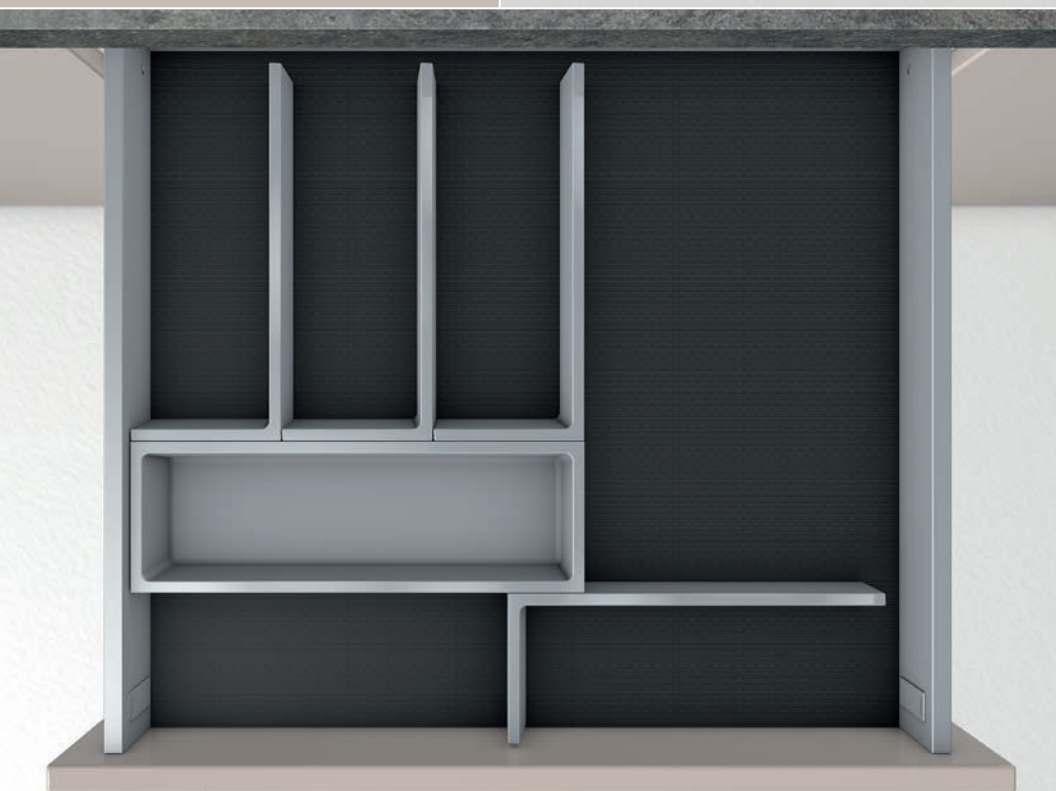

# connect

*Simple  
flexibility.*

- fits cabinets from 300 mm
- fits every drawer system
- assemble a chosen layout with simple connectors
- includes non-slip mat

The **connect** knife block is an elegant and safe way to store high quality knives. The knives remain easily accessible with the blades protected.

The **connect** organiser frame adjusts and expands to offer numerous ways to store items.

**connect** elements fit together using simple connectors allowing a wide variety of layouts. **connect** is suitable for use in all drawer systems and in all widths and depths.

# *A new form of organising.*

*Unlimited by the drawer sides, but connected within itself. That is the new idea. Shaped elements that create order connect to each other in a highly flexible system, offering a flexible layout, stability and a 'feel' which immediately convinces.*