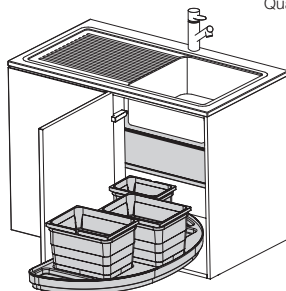

Excels in small kitchens

Especially suitable for sink corner cabinets in small kitchens. When the door is opened, this compact unit slides out automatically, so it's immediately available for waste separation.

eins2slide (one2slide) pull-out waste bin system

- Optimal space utilization in small kitchens
- Just one fitting (PowerSlide) for all door widths
- Supporting fitting made of massive aluminium with pro(arc) carousel tray and eins2vier bins
- Smooth sliding of the tray
- Available for left- and right-hand opening cabinets
- Available with the accessories system eins2top and lid cover plate

Finishes

- Colours: Aluminium grey

Layout examples

450 mm

Triple separation

Quadruple separation

500 mm

Triple separation

Quadruple separation

Part list for pull-out waste bin system sets

Ref. No.	Description	Cabinet width	Door width	Waste bins	Version
9600.XX XXXXX	Pull-out waste bin system	900 mm	450 mm	1x 12 litres/2x 5,5 litres	Left-handed 
9600.XX XXXXX	Pull-out waste bin system	900 mm	450 mm	1x 12 litres/2x 5,5 litres	Right-handed 
9600.XX XXXXX	Pull-out waste bin system	900 mm	450 mm	4x 5,5 litres	Left-handed 
9600.XX XXXXX	Pull-out waste bin system	900 mm	450 mm	4x 5,5 litres	Right-handed 
9610.XX XXXXX	Pull-out waste bin system	1000 mm	500 mm	2x 12 litres/1x 5,5 litres	Left-handed 
9610.XX XXXXX	Pull-out waste bin system	1000 mm	500 mm	2x 12 litres/1x 5,5 litres	Right-handed 
9610.XX XXXXX	Pull-out waste bin system	1000 mm	500 mm	1x 12 litres/3x 5,5 litres	Left-handed 
9610.XX XXXXX	Pull-out waste bin system	1000 mm	500 mm	1x 12 litres/3x 5,5 litres	Right-handed 