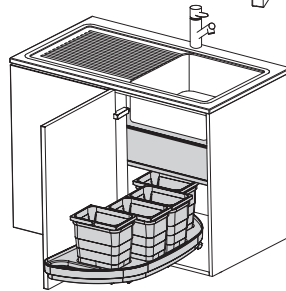

Excels in small kitchens

Especially suitable for sink corner cabinets in small kitchens. When the door is opened, this compact unit slides out automatically, so it's immediately available for waste separation.

eins2slide (one2slide) pull-out waste bin system

- Optimal space utilization in small kitchens
- Just one fitting (PowerSlide) for all door widths
- Supporting fitting made of massive aluminium with pro(arc) carousel tray and eins2vier bins
- Smooth sliding of the tray
- Available for left- and right-hand opening cabinets
- Available with the accessories system eins2top and lid cover plate

Finishes

- Colours: Aluminium grey

Layout examples

450 mm

Triple separation

Quadruple separation

500 mm

Triple separation

Quadruple separation

Part list for pull-out waste bin system sets

Ref. No.	Description	Cabinet width	Door width	Waste bins	Version
9600.XX XXXXX	Pull-out waste bin system	900 mm	450 mm	1x 12 litres/2x 5,5 litres	Left-handed 
9600.XX XXXXX	Pull-out waste bin system	900 mm	450 mm	1x 12 litres/2x 5,5 litres	Right-handed 
9600.XX XXXXX	Pull-out waste bin system	900 mm	450 mm	4x 5,5 litres	Left-handed 
9600.XX XXXXX	Pull-out waste bin system	900 mm	450 mm	4x 5,5 litres	Right-handed 
9610.XX XXXXX	Pull-out waste bin system	1000 mm	500 mm	2x 12 litres/1x 5,5 litres	Left-handed 
9610.XX XXXXX	Pull-out waste bin system	1000 mm	500 mm	2x 12 litres/1x 5,5 litres	Right-handed 
9610.XX XXXXX	Pull-out waste bin system	1000 mm	500 mm	1x 12 litres/3x 5,5 litres	Left-handed 
9610.XX XXXXX	Pull-out waste bin system	1000 mm	500 mm	1x 12 litres/3x 5,5 litres	Right-handed 