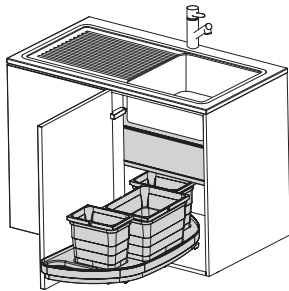

Excels in small kitchens

Especially suitable for sink corner cabinets in small kitchens. When the door is opened, this compact unit slides out automatically, so it's immediately available for waste separation.

eins2slide (one2slide) pull-out waste bin system

- Optimal space utilization in small kitchens
- Just one fitting (PowerSlide) for all door widths
- Supporting fitting made of massive aluminium with pro(arc) carousel tray and eins2vier bins
- Smooth sliding of the tray
- Available for left- and right-hand opening cabinets
- Available with the accessories system eins2top and lid cover plate

Finishes

- Colours: Aluminium grey

Layout examples

450 mm

Triple separation

Quadruple separation

500 mm

Triple separation

Quadruple separation

Part list for pull-out waste bin system sets

Ref. No.	Description	Cabinet width	Door width	Waste bins	Version
9600.XX XXXXX	Pull-out waste bin system	900 mm	450 mm	1x 12 litres/2x 5,5 litres	Left-handed 
9600.XX XXXXX	Pull-out waste bin system	900 mm	450 mm	1x 12 litres/2x 5,5 litres	Right-handed 
9600.XX XXXXX	Pull-out waste bin system	900 mm	450 mm	4x 5,5 litres	Left-handed 
9600.XX XXXXX	Pull-out waste bin system	900 mm	450 mm	4x 5,5 litres	Right-handed 
9610.XX XXXXX	Pull-out waste bin system	1000 mm	500 mm	2x 12 litres/1x 5,5 litres	Left-handed 
9610.XX XXXXX	Pull-out waste bin system	1000 mm	500 mm	2x 12 litres/1x 5,5 litres	Right-handed 
9610.XX XXXXX	Pull-out waste bin system	1000 mm	500 mm	1x 12 litres/3x 5,5 litres	Left-handed 
9610.XX XXXXX	Pull-out waste bin system	1000 mm	500 mm	1x 12 litres/3x 5,5 litres	Right-handed 