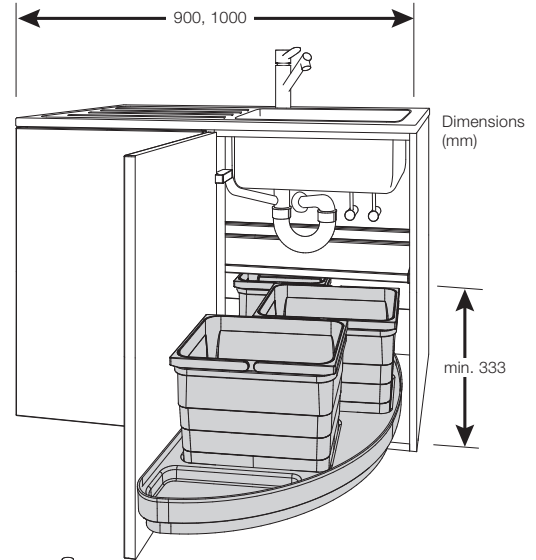

Excels in small kitchens

Especially suitable for sink corner cabinets in small kitchens. When the door is opened, this compact unit slides out automatically, so it's immediately available for waste separation.

eins2slide (one2slide) pull-out waste bin system

- Optimal space utilization in small kitchens
- Just one fitting (PowerSlide) for all door widths
- Supporting fitting made of massive aluminium with pro(arc) carousel tray and eins2vier bins
- Smooth sliding of the tray
- Available for left- and right-hand opening cabinets
- Available with the accessories system eins2top and lid cover plate

Finishes

- Colours: Aluminium grey

Layout examples

450 mm

Triple separation

Quadruple separation

500 mm

Triple separation

Quadruple separation

Part list for pull-out waste bin system sets

Ref. No.	Description	Cabinet width	Door width	Waste bins	Version
9600.XX XXXXX	Pull-out waste bin system	900 mm	450 mm	1x 12 litres/2x 5,5 litres	Left-handed 
9600.XX XXXXX	Pull-out waste bin system	900 mm	450 mm	1x 12 litres/2x 5,5 litres	Right-handed 
9600.XX XXXXX	Pull-out waste bin system	900 mm	450 mm	4x 5,5 litres	Left-handed 
9600.XX XXXXX	Pull-out waste bin system	900 mm	450 mm	4x 5,5 litres	Right-handed 
9610.XX XXXXX	Pull-out waste bin system	1000 mm	500 mm	2x 12 litres/1x 5,5 litres	Left-handed 
9610.XX XXXXX	Pull-out waste bin system	1000 mm	500 mm	2x 12 litres/1x 5,5 litres	Right-handed 
9610.XX XXXXX	Pull-out waste bin system	1000 mm	500 mm	1x 12 litres/3x 5,5 litres	Left-handed 
9610.XX XXXXX	Pull-out waste bin system	1000 mm	500 mm	1x 12 litres/3x 5,5 litres	Right-handed 