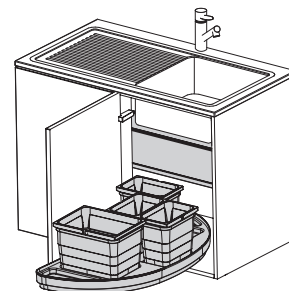

Excels in small kitchens

Especially suitable for sink corner cabinets in small kitchens. When the door is opened, this compact unit slides out automatically, so it's immediately available for waste separation.

eins2slide (one2slide) pull-out waste bin system

- Optimal space utilization in small kitchens
- Just one fitting (PowerSlide) for all door widths
- Supporting fitting made of massive aluminium with pro(arc) carousel tray and eins2vier bins
- Smooth sliding of the tray
- Available for left- and right-hand opening cabinets
- Available with the accessories system eins2top and lid cover plate

Finishes

- Colours: Aluminium grey

Layout examples

450 mm

Triple separation

Quadruple separation

500 mm

Triple separation

Quadruple separation

Part list for pull-out waste bin system sets

Ref. No.	Description	Cabinet width	Door width	Waste bins	Version
9600.XX XXXXX	Pull-out waste bin system	900 mm	450 mm	1x 12 litres/2x 5,5 litres	Left-handed 
9600.XX XXXXX	Pull-out waste bin system	900 mm	450 mm	1x 12 litres/2x 5,5 litres	Right-handed 
9600.XX XXXXX	Pull-out waste bin system	900 mm	450 mm	4x 5,5 litres	Left-handed 
9600.XX XXXXX	Pull-out waste bin system	900 mm	450 mm	4x 5,5 litres	Right-handed 
9610.XX XXXXX	Pull-out waste bin system	1000 mm	500 mm	2x 12 litres/1x 5,5 litres	Left-handed 
9610.XX XXXXX	Pull-out waste bin system	1000 mm	500 mm	2x 12 litres/1x 5,5 litres	Right-handed 
9610.XX XXXXX	Pull-out waste bin system	1000 mm	500 mm	1x 12 litres/3x 5,5 litres	Left-handed 
9610.XX XXXXX	Pull-out waste bin system	1000 mm	500 mm	1x 12 litres/3x 5,5 litres	Right-handed 